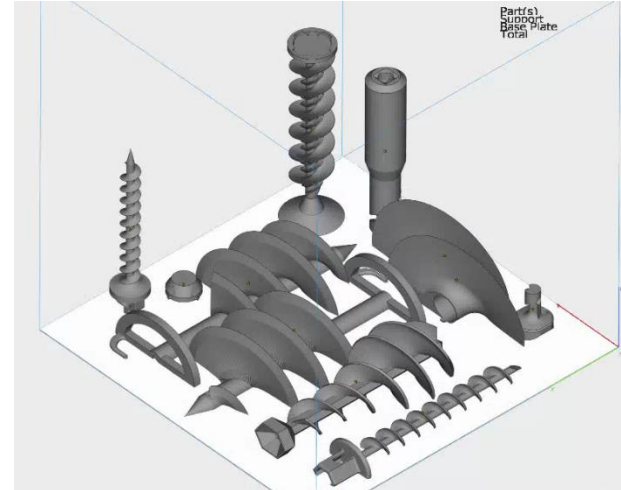

## Additive Manufacturing--Lunar Tarp Stakes

Stakes being printed out of aluminum

1. Jackson Hole, Wy— Blake Kelly, Bastien Weisman, Owen Schultheis
2. Clear Creek, TX—Kenneth Chen
3. Erie, CO--Keenan Manchester, Liam Cavalieri, Josh Banks, Ethan Shelton
4. Clear Creek, TX—Ruby Rodriguez, Truman Vo
5. Chatfield, CO—Buchanan Tulloss
6. Chatfield, CO—Jacob Hoshiko, Max Shay, William Luo, Evan Haines