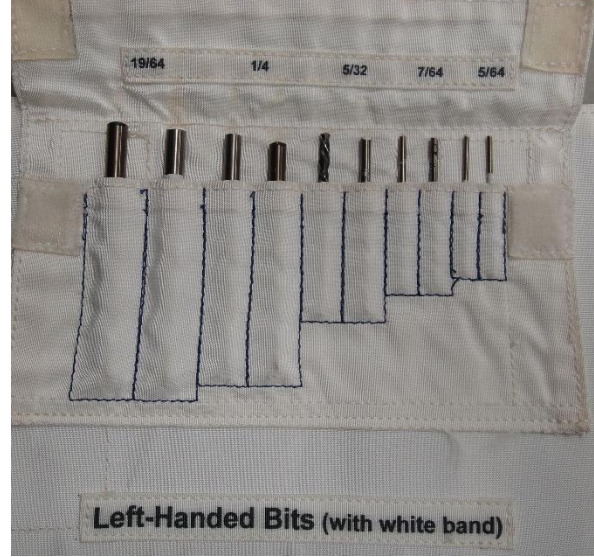

Screw Extractor kit