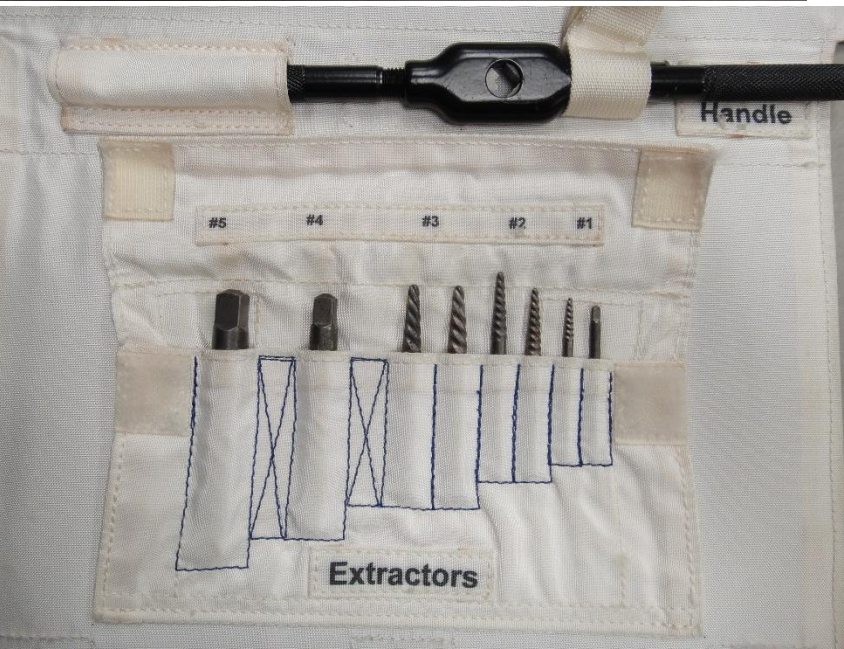

ISS Tools

This is a pictorial description of some of the most common tools. This is not a complete listing but represents a significant percentage. Most of the pictures will be of the training hardware NASA keeps on the ground but represents the same tools on orbit. Zoom in on the pictures and you should be able to read any labels.

ISS Tool Box

Screw Extractor kit

Tap and Die Set

Tweezer Kit

Jewelers Screw Drivers

Sewing Kit

Drill/ driver kit

Impact Driver Kit