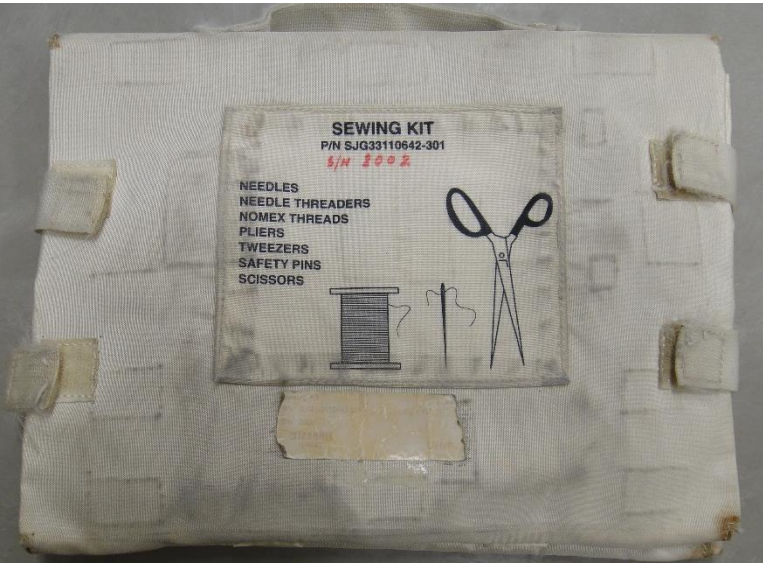

ISS Tools

This is a pictorial description of some of the most common tools. This is not a complete listing but represents a significant percentage. Most of the pictures will be of the training hardware NASA keeps on the ground but represents the same tools on orbit. Zoom in on the pictures and you should be able to read any labels.

ISS Tool Box

Screw Extractor kit

Tap and Die Set

Tweezer Kit

Jewelers Screw Drivers

Sewing Kit

Drill/ driver kit

Impact Driver Kit